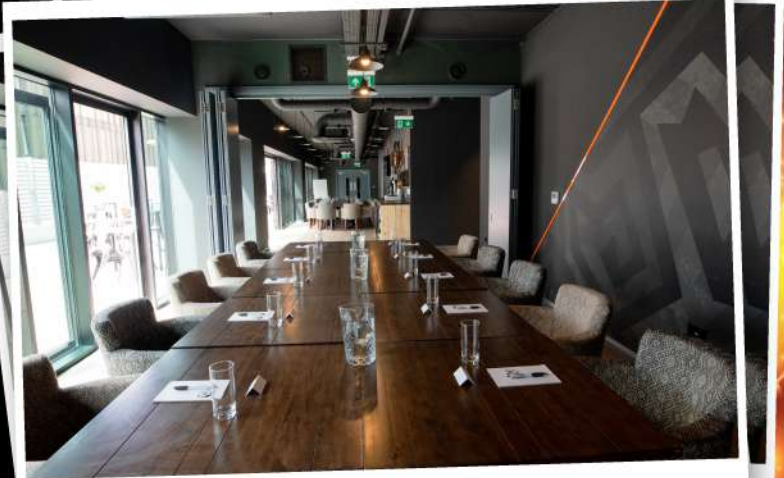

PENTHOUSE SUITE

MAKE AN ENQUIRY

0151 318 5800
info@escapelive.co.uk
www.escapelive.co.uk

FIND US

3 College Lane,
Liverpool ONE,
Liverpool, L1 3DS