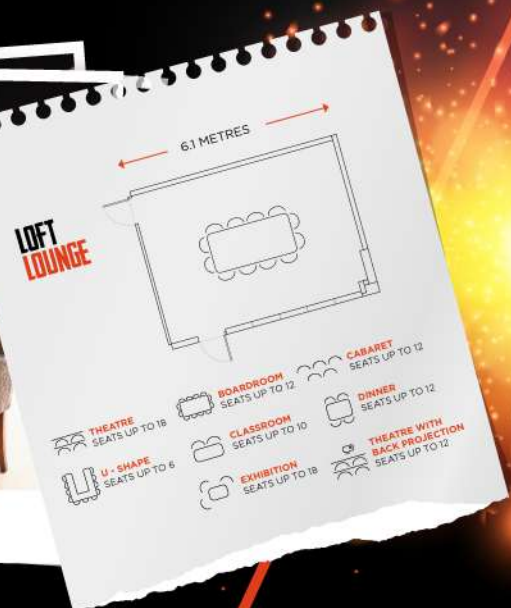

MAKE AN ENQUIRY

- 0151 318 5800
- info@escapelive.co.uk
- www.escapelive.co.uk

FIND US

- 3 College Lane, Liverpool ONE, Liverpool, L1 3DS